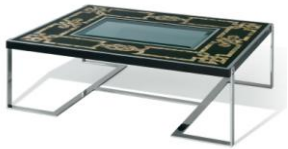

REF. D 1042

"BENGHAZI"

Center Table / Mesa de centro

Size: 142 x 110 x 45 cm

Black, Maple, Steel and Glass / Negro, Erable, Acero y Cristal

6.320 €