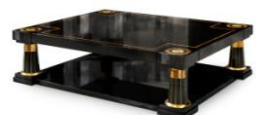

**"CORONA"**

Center Table / Mesa de centro

Size: 150 x 120 x 50 cm

Mahogany, Black, Sycamore and Glass / Caoba, Negro, Sicomoro y Cristal

**6.598 €**

REF. **M 1129**

**"HARMONY"**

Center Table / Mesa de centro

Size: 160 x 130 x 47 cm

Mahogany, Olive, Black, Sycamore, Gold and Glass / Caoba, Olivo, Negro, Sicomoro, Oro y Cristal

**7.911 €**

REF. **M 1130**

**"ALEXANDRIA"**

Center Table / Mesa de centro

Size: Ø160 x 50 cm

Mahogany, Black, Sycamore, Gold and Glass / Caoba, Negro, Sicomoro, Oro y Cristal

**7.012 €**

REF. **M 1167**

**"EPICURE"**

Center Table / Mesa de centro

Size: 160 x 130 x 45 cm

Black, Sycamore and Gold / Negro, Sicomoro y Oro