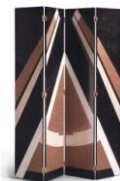

REF. **D 1126**

"ZENITH"

Divider / Biombo

Size: 160 x 200 cm (4 Screens / 4 Hojas)

2.532 €